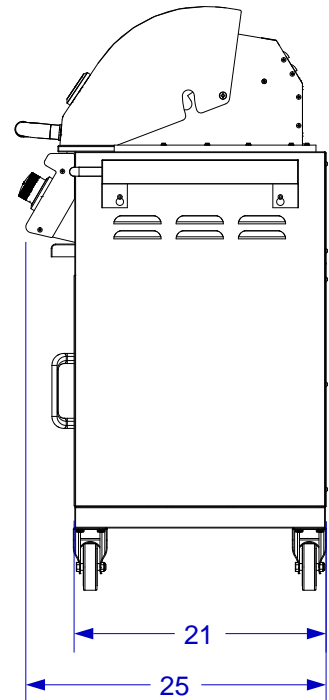

OUTLAW CART SPEC SHEET

ISOMETRIC VIEW

FRONT VIEW

RIGHT SIDE VIEW

NOTE:
1. SCALE: 3/4" = 1'-0"