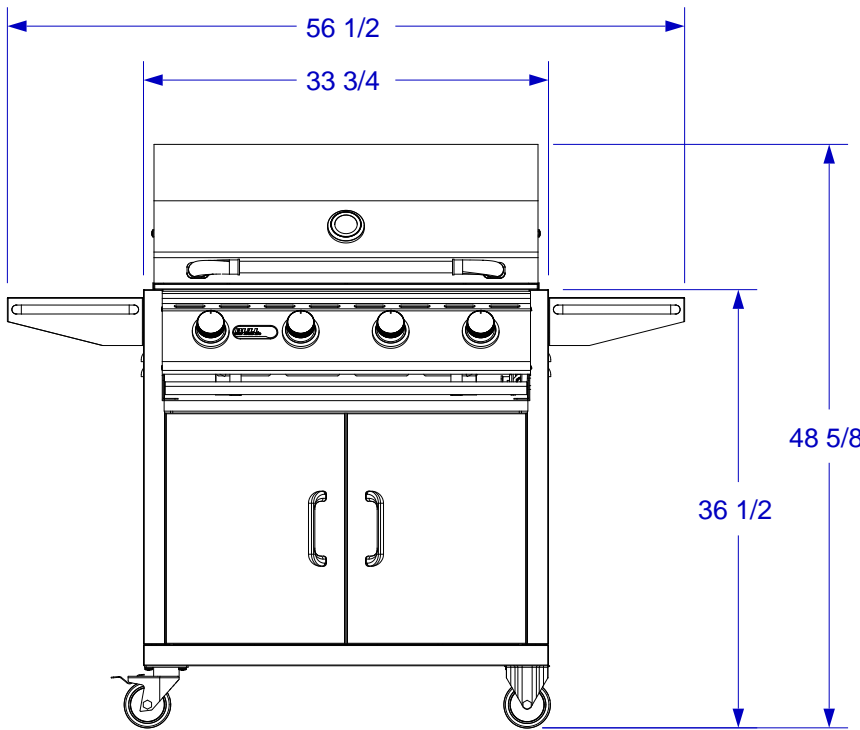

OUTLAW CART SPEC SHEET

ISOMETRIC VIEW

FRONT VIEW

RIGHT SIDE VIEW

NOTE:
1. SCALE: 3/4" = 1'-0"