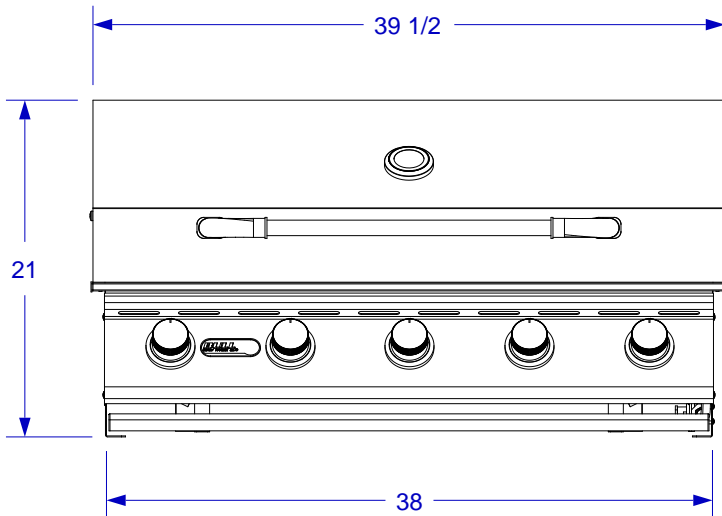

RENEGADE GRILL

SPEC SHEET

*ISLAND MUST BE CONSTRUCTED WITH NON-COMBUSTIBLE MATERIALS. PLEASE REFER TO OWNER'S MANUAL.

ISOMETRIC VIEW

FRONT VIEW

RIGHT VIEW

NOTES:

1. CUTOUT DIMENSIONS: 38 1/2" W X 9 1/2" H X 21" D
2. SCALE: 1" = 1'-0"