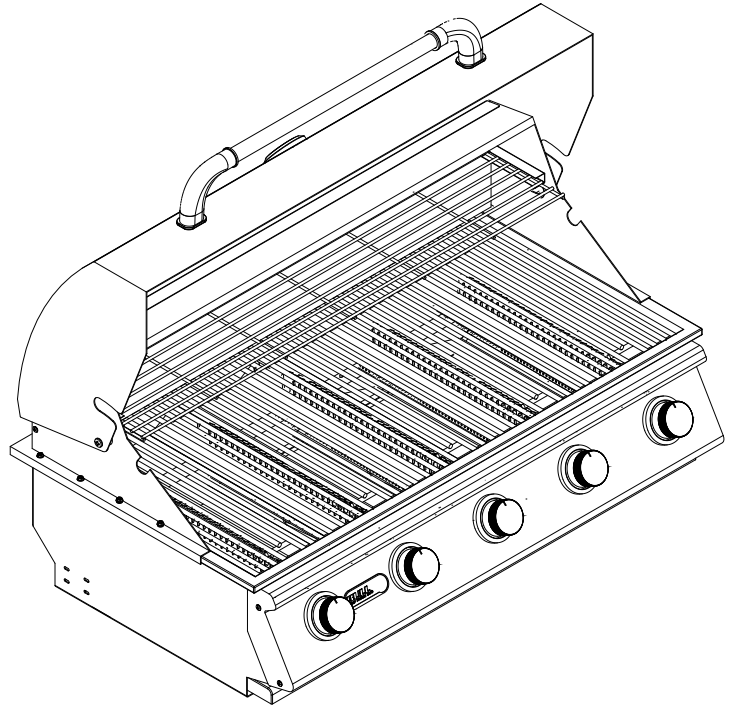

RENEGADE GRILL

SPEC SHEET

*ISLAND MUST BE CONSTRUCTED WITH NON-COMBUSTIBLE MATERIALS. PLEASE REFER TO OWNER'S MANUAL.

ISOMETRIC VIEW

FRONT VIEW

RIGHT VIEW

NOTES:

1. CUTOUT DIMENSIONS: 38 1/2" W X 9 1/2" H X 21" D
2. SCALE: 1" = 1'-0"