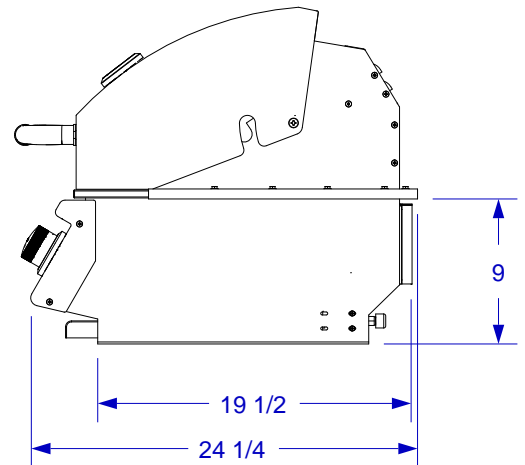

RENEGADE GRILL

SPEC SHEET

*ISLAND MUST BE CONSTRUCTED WITH NON-COMBUSTIBLE MATERIALS. PLEASE REFER TO OWNER'S MANUAL.

ISOMETRIC VIEW

FRONT VIEW

RIGHT VIEW

NOTES:

1. CUTOUT DIMENSIONS: 38 1/2" W X 9 1/2" H X 21" D
2. SCALE: 1" = 1'-0"