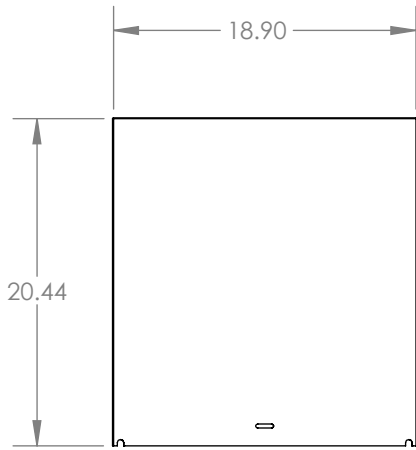

38" DOOR/DRAWER
PANTRY INSERT
SPEC SHEET
PN# 55877
*DOOR INSERT ONLY

TOP VIEW

FRONT VIEW

LEFT VIEW

NOTES:
1. SCALE: 1:12
2. REVISED 3/2017