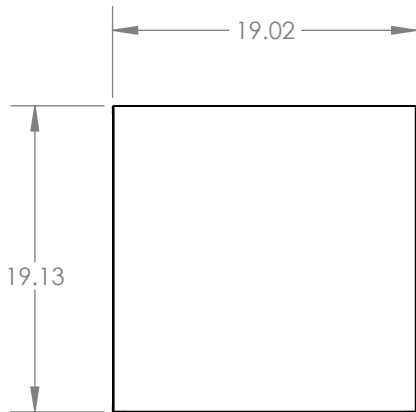

38" DOOR/DRAWER
PANTRY INSERT
SPEC SHEET
PN# 55877
*DOOR INSERT ONLY

TOP VIEW

FRONT VIEW

LEFT VIEW

NOTES:
1. SCALE: 1:12
2. REVISED 3/2017