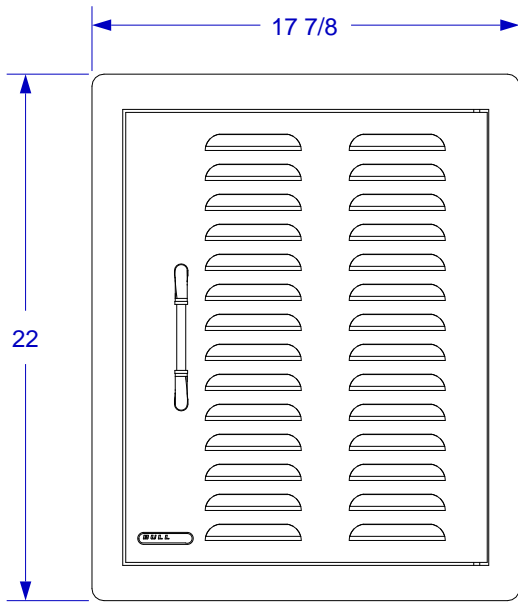

**VERTICAL DOOR WITH**  
**LOUVERED VENTS**  
**SPEC SHEET**  
**SKU #89977 S**

ISOMETRIC VIEW

TOP VIEW

FRONT VIEW

RIGHT SIDE VIEW

**NOTES:**

1. CUTOUT DIMENSIONS: 15 3/4" W X 20" H X 2" D
2. SCALE: 1 1/2" = 1'-0"
3. REVISION: 01/2016