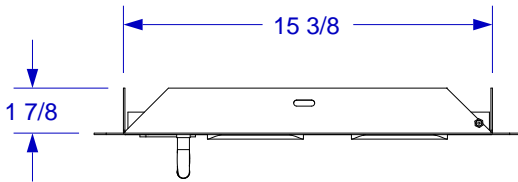

**VERTICAL DOOR WITH**  
**LOUVERED VENTS**  
**SPEC SHEET**  
**SKU #89977 S**

ISOMETRIC VIEW

TOP VIEW

FRONT VIEW

RIGHT SIDE VIEW

**NOTES:**

1. CUTOUT DIMENSIONS: 15 3/4" W X 20" H X 2" D
2. SCALE: 1 1/2" = 1'-0"
3. REVISION: 01/2016