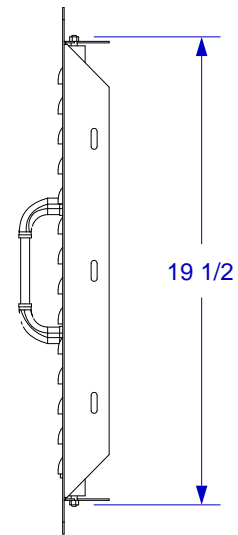

**VERTICAL DOOR WITH**  
**LOUVERED VENTS**  
**SPEC SHEET**  
**SKU #89977 S**

ISOMETRIC VIEW

TOP VIEW

FRONT VIEW

RIGHT SIDE VIEW

**NOTES:**

1. CUTOUT DIMENSIONS: 15 3/4" W X 20" H X 2" D
2. SCALE: 1 1/2" = 1'-0"
3. REVISION: 01/2016