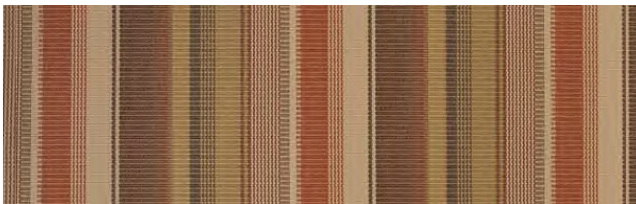

Heather Beige Classic

Solid Color Fabric

Dubonnett Tweed

Royal Blue Tweed

Linen Tweed

Charcoal Tweed

Hemlock Tweed

Other Sunbrella awning colors are available for an additional 10%.

EZShade Curtain System for Vinyl Structures

Fabric Type	8' Wide	10' Wide	12' Wide	14' Wide	16' Wide	18' Wide	
Patterned/Striped Fabric	1,710.00	1,840.00	1,950.00	2,070.00	2,180.00	2,310.00	
Solid Color Fabric	1,670.00	1,770.00	1,890.00	1,990.00	2,099.00	2,200.00	

10% Upcharge on top of Patterned/Striped Fabric Price for a Custom Fabric Color
Installation by Best in Backyards \$450.00 Per Curtain

Patterned/Striped Fabric

Sumba Mocha

Metallic Smoke

Island Stripe

Solid Color Fabric

Black

Navy Pier

Burlap

Please Note: Colors printed on paper will not be accurate, and are for reference only. Please refer to actual color swatches, which are available at our Super Store Locations, when selecting a fabric.