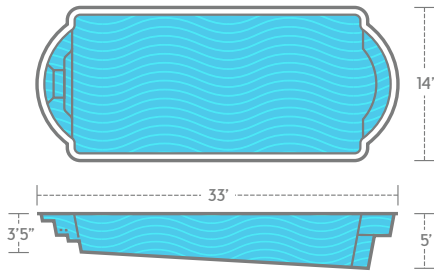

### Pool Sizes

14' x 33' 5'

1. **Classic design** gives curves and character without sacrificing swim area.
2. **Non-skid surface** on the floor, stairs and benches is easy on your feet and your swimsuit.
3. **Wide steps and bench** area add both style and functionality.
4. **Deep-end bench** gives you a place to soak and unwind.

# Cathedral

14' x 33' 5"

\*Non-Diving Pool