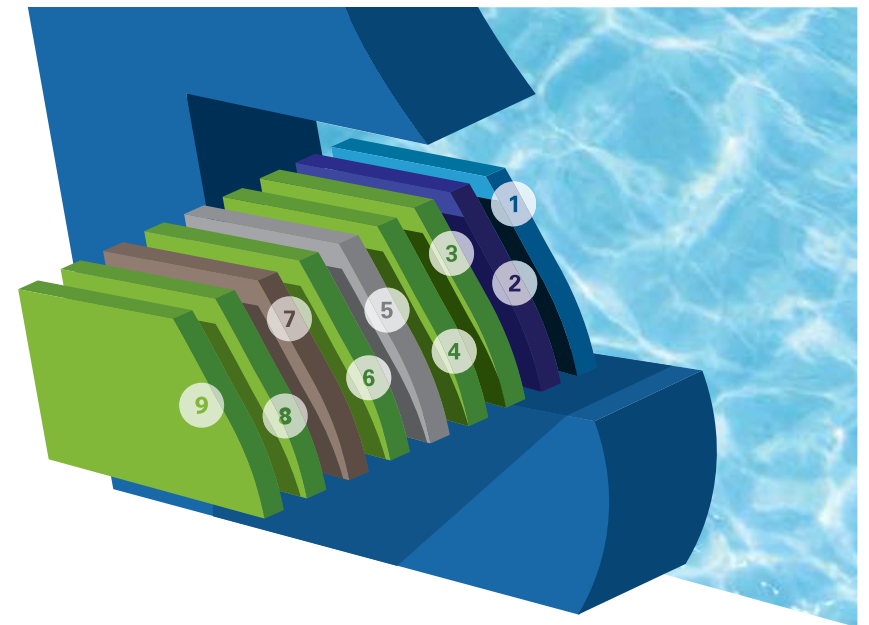

Pearl

An Exclusive Design

Petite and lovely, with graceful scalloped edges, our Pearl is truly a gem. It will snug into most any backyard and give you hours of fun and relaxation.

Pool Sizes

15' x 25' 3'9"

THURSDAY POOLS®

Your weekend starts early with us

Pearl

15' x 25' 3'9"

*Non-Diving Pool

Nine Layers Of Strength

The Composite Sandwich of Awesomeness

Let's think of a fiberglass pool shell as a huge sandwich. A sandwich is a composite, which basically means it's made up of different materials. Each material is applied in layers with the goal of giving the entire sandwich maximum flavor.

Such is the case with a fiberglass pool, which is also a composite. It's manufactured in multiple layers with each layer serving to maximize the strength and durability of the entire structure. In other words, our fiberglass pool is thought of as a sandwich of strength. Hence, we affectionately refer to our unique manufacturing methodology as our **Composite Sandwich of Awesomeness**. Here's what we put in it:

1. Gel coat.
2. 100% vinyl ester barrier coat.
3. First application of chopped fiberglass.
4. Second application of chopped fiberglass.
5. Hand-laid woven roving fiberglass.
6. Third application of chopped fiberglass.
7. Honeycomb core.
8. Fourth application of chopped fiberglass.
9. Fifth application of chopped fiberglass.