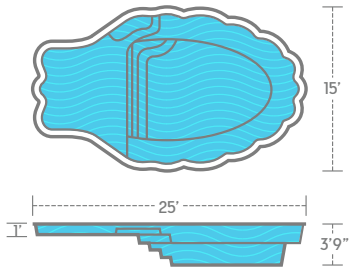

Pearl

An Exclusive Design

Petite and lovely, with graceful scalloped edges, our Pearl is truly a gem. It will snug into most any backyard and give you hours of fun and relaxation.

Pool Sizes

15' x 25' 3'9"

1. **12" deep tanning ledge** is perfect for ledge loungers and soaking up the sun.
2. **Non-skid surface** on the floor, benches and steps is easy on your feet and your swimsuit.
3. **Wrap-around benches** give you plenty of room to visit and relax.

THURSDAY POOLS®

Your weekend starts early with us

Pearl

15' x 25' 3'9"

*Non-Diving Pool

Nine Layers Of Strength

The Composite Sandwich of Awesomeness

Let's think of a fiberglass pool shell as a huge sandwich. A sandwich is a composite, which basically means it's made up of different materials. Each material is applied in layers with the goal of giving the entire sandwich maximum flavor.