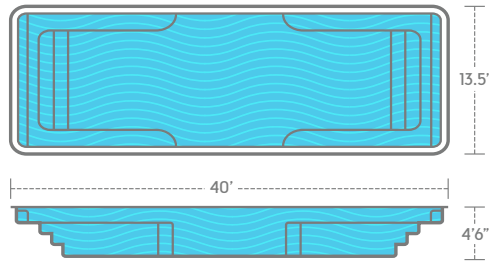

Spirit

Something for Everyone

The whole family will fall in love with the Spirit. It's got everything that kids of all ages want—cozy spots to relax and plenty of room to play!

Pool Sizes

13.5' x 40' 4'6"

THURSDAY POOLS®

Your weekend starts early with us

Spirit

13.5' x 40' 4'6"

*Non-Diving Pool

Nine Layers Of Strength

The Composite Sandwich of Awesomeness

Let's think of a fiberglass pool shell as a huge sandwich. A sandwich is a composite, which basically means it's made up of different materials. Each material is applied in layers with the goal of giving the entire sandwich maximum flavor.