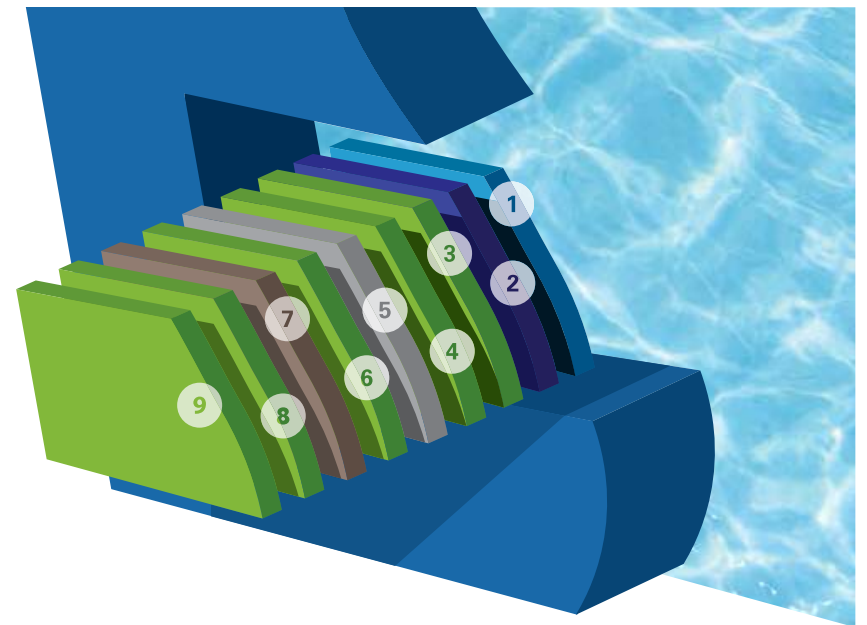

THURSDAY POOLS®

Your weekend starts early with us

Spirit

13.5' x 40' 4'6"

*Non-Diving Pool

Nine Layers Of Strength

The Composite Sandwich of Awesomeness

Let's think of a fiberglass pool shell as a huge sandwich. A sandwich is a composite, which basically means it's made up of different materials. Each material is applied in layers with the goal of giving the entire sandwich maximum flavor.

Such is the case with a fiberglass pool, which is also a composite. It's manufactured in multiple layers with each layer serving to maximize the strength and durability of the entire structure. In other words, our fiberglass pool is thought of as a sandwich of strength. Hence, we affectionately refer to our unique manufacturing methodology as our **Composite Sandwich of Awesomeness**. Here's what we put in it:

1. Gel coat.
2. 100% vinyl ester barrier coat.
3. First application of chopped fiberglass.
4. Second application of chopped fiberglass.
5. Hand-laid woven roving fiberglass.
6. Third application of chopped fiberglass.
7. Honeycomb core.
8. Fourth application of chopped fiberglass.
9. Fifth application of chopped fiberglass.