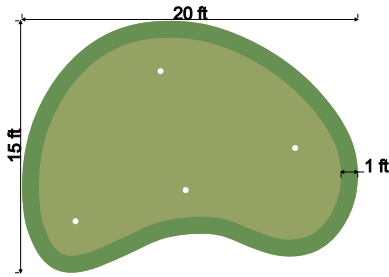

Putting Greens

Two Design Configurations: KIDNEY BEAN SHAPE

FIGURE EIGHT SHAPE

Construction Detail

* For installations up to a 10 inch slope.
Anything over 10 inches will be an additional cost.

NP50 (For Putting Area)

THE HIGHEST QUALITY SYNTHETIC TURF FOR GOLF

The NP50 is the premier textured nylon putting surface available in the industry. There is no comparison to the natural ball roll and realistic speeds. The key to the unmatched performance characteristics offered by the NP50 are attributed to the dense, non-directional cross-stitched construction. This synthetic putting surface is preferred by numerous teaching professionals, top rated golf facilities, tour players and avid golfers alike. If you are looking for the highest quality synthetic turf putting surface on the market, then you want to choose NP50. This turf performs best with the high end ceramic infill offered by Synthetic Turf International, but this product can also be used without infill, which makes it an ideal indoor/portable putting surface. When will it be time for you to Experience A Greener World and a better golf game?

Specs: NP50

- Yarn Type: Nylon
- Secondary Backing: Greenback
- Pile Height: 1/2" (+/- 1/8")
- Roll Width: 15'
- Color: Turf Green
- Perforations: No
- Total Product Weight: 83 oz per sq. yard

Soft Lawn Elite Plus