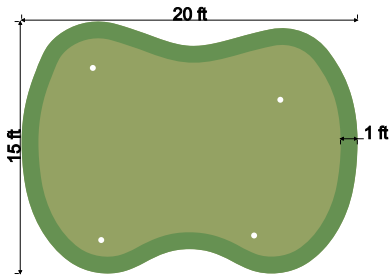

Putting Greens

Two Design Configurations: KIDNEY BEAN SHAPE

FIGURE EIGHT SHAPE

Construction Detail

* For installations up to a 10 inch slope.
Anything over 10 inches will be an additional cost.

NP50 (For Putting Area)

THE HIGHEST QUALITY SYNTHETIC TURF FOR GOLF

The NP50 is the premier textured nylon putting surface available in the industry. There is no comparison to the natural ball roll and realistic speeds. The key to the unmatched performance characteristics offered by the NP50 are attributed to the dense, non-directional cross-stitched construction. This synthetic putting surface is preferred by numerous teaching professionals, top rated golf facilities, tour players and avid golfers alike. If you are looking for the highest quality synthetic turf putting surface on the market, then you want to choose NP50. This turf performs best with the high end ceramic infill offered by Synthetic Turf International, but this product can also be used without infill, which makes it an ideal indoor/portable putting surface. When will it be time for you to Experience A Greener World and a better golf game?

Specs: NP50

- Yarn Type: Nylon
- Secondary Backing: Greenback
- Pile Height: 1/2" (+/- 1/8")
- Roll Width: 15'
- Color: Turf Green
- Perforations: No
- Total Product Weight: 83 oz per sq. yard

Soft Lawn Elite Plus