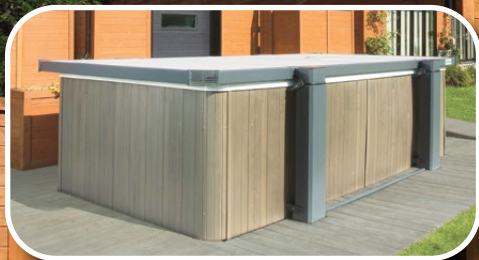

Memorial Day SALE!

Thru May 28

Best in Backyards

COVANA Hot Tub Covers

The Perfect Complement for Your Dream Spa!