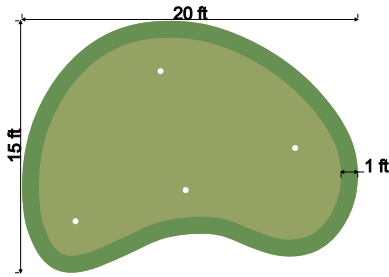

Two Design Configurations: KIDNEY BEAN SHAPE

FIGURE EIGHT SHAPE

Construction Detail

* For installations up to a 10 inch slope.
Anything over 10 inches will be an additional cost.

NP50 (For Putting Area)

THE HIGHEST QUALITY SYNTHETIC TURF FOR GOLF

The NP50 is the premier textured nylon putting surface available in the industry. There is no comparison to the natural ball roll and realistic speeds. The key to the unmatched performance characteristics offered by the NP50 are attributed to the dense, non-directional cross-stitched construction. This synthetic putting surface is preferred by numerous teaching professionals, top rated golf facilities, tour players and avid golfers alike. If you are looking for the highest quality synthetic turf putting surface on the market, then you want to choose NP50. This turf performs best with the high end ceramic infill offered by Synthetic Turf International, but this product can also be used without infill, which makes it an ideal indoor/portable putting surface. When will it be time for you to Experience A Greener World and a better golf game?

Specs: NP50

- Yarn Type: Nylon
- Secondary Backing: Greenback
- Pile Height: 1/2" (+/- 1/8")
- Roll Width: 15'
- Color: Turf Green
- Perforations: No
- Total Product Weight: 83 oz per sq. yard

Soft Lawn Elite Plus