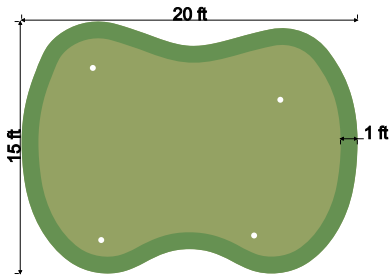

Two Design Configurations: KIDNEY BEAN SHAPE

FIGURE EIGHT SHAPE

Construction Detail

* For installations up to a 10 inch slope.
Anything over 10 inches will be an additional cost.

NP50 (For Putting Area)

THE HIGHEST QUALITY SYNTHETIC TURF FOR GOLF

The NP50 is the premier textured nylon putting surface available in the industry. There is no comparison to the natural ball roll and realistic speeds. The key to the unmatched performance characteristics offered by the NP50 are attributed to the dense, non-directional cross-stitched construction. This synthetic putting surface is preferred by numerous teaching professionals, top rated golf facilities, tour players and avid golfers alike. If you are looking for the highest quality synthetic turf putting surface on the market, then you want to choose NP50. This turf performs best with the high end ceramic infill offered by Synthetic Turf International, but this product can also be used without infill, which makes it an ideal indoor/portable putting surface. When will it be time for you to Experience A Greener World and a better golf game?

Specs: NP50

- Yarn Type: Nylon
- Secondary Backing: Greenback
- Pile Height: 1/2" (+/- 1/8")
- Roll Width: 15'
- Color: Turf Green
- Perforations: No
- Total Product Weight: 83 oz per sq. yard

Soft Lawn Elite Plus