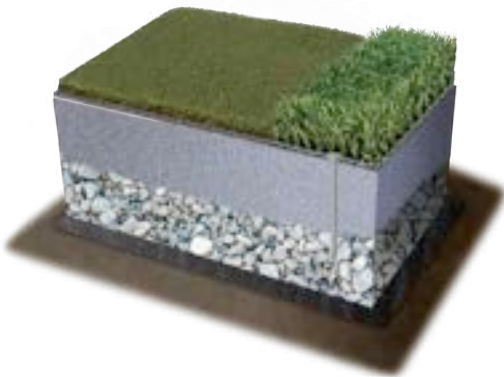

PreSeason SALE!

Thru Feb. 24

Best in Backyards

Putting Greens

Flag Kit
\$119 Value!
FREE

12-MONTH FINANCING
With Approved Credit

- True Bent Grass Putting Green
- Adjustable Speed 9-13 on Stimpmeter
- Capable of Holding Shots for Short or Long Distances
- Long-Lasting and Will Not Fade
- Realistic and Natural
- Low Maintenance
- Add Value to Your Property
- Professional Installation Crews
- Made in the USA

Two Design Configurations: KIDNEY BEAN SHAPE

FIGURE EIGHT SHAPE

Construction Detail

* For installations up to a 10 inch slope.
Anything over 10 inches will be an additional cost.

NP50 (For Putting Area)

THE HIGHEST QUALITY SYNTHETIC TURF FOR GOLF

The NP50 is the premier textured nylon putting surface available in the industry. There is no comparison to the natural ball roll and realistic speeds. The key to the unmatched performance characteristics offered by the NP50 are attributed to the dense, non-directional cross-stitched construction. This synthetic putting surface is preferred by numerous teaching professionals, top rated golf facilities, tour players and avid golfers alike. If you are looking for the highest quality synthetic turf putting surface on the market, then you want to choose NP50. This turf performs best with the high end ceramic infill offered by Synthetic Turf International, but this product can also be used without infill, which makes it an ideal indoor/portable putting surface. When will it be time for you to Experience A Greener World and a better golf game?

NATURAL LAWN TURF

SoftLawn® Elite Plus is an excellent landscape product, with a thatch layer for added body, reducing the amount of infill needed. The four color blend of this product provides an authentic look and feel that truly resembles a natural lawn. SoftLawn® Elite can be used for landscapes, putting green fringes, playgrounds and pet areas.